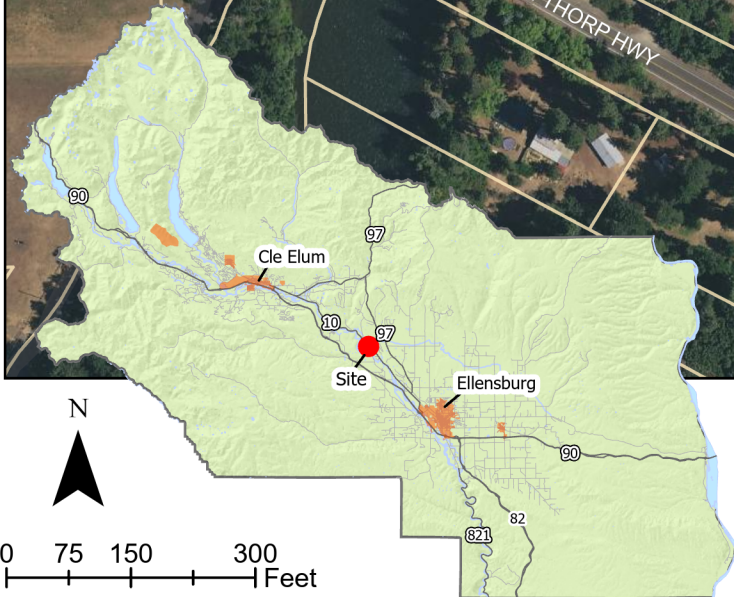

Legend

- Roads
- Tax Parcels
- VA-26-00004 Zupan

0 75 150 300 Feet

VA-26-00004 Zupan Aerial View

Ellie Myers 5-18-2026 Source: Hexagon, WāTech, Kittitas County GIS, Kittitas County GIS